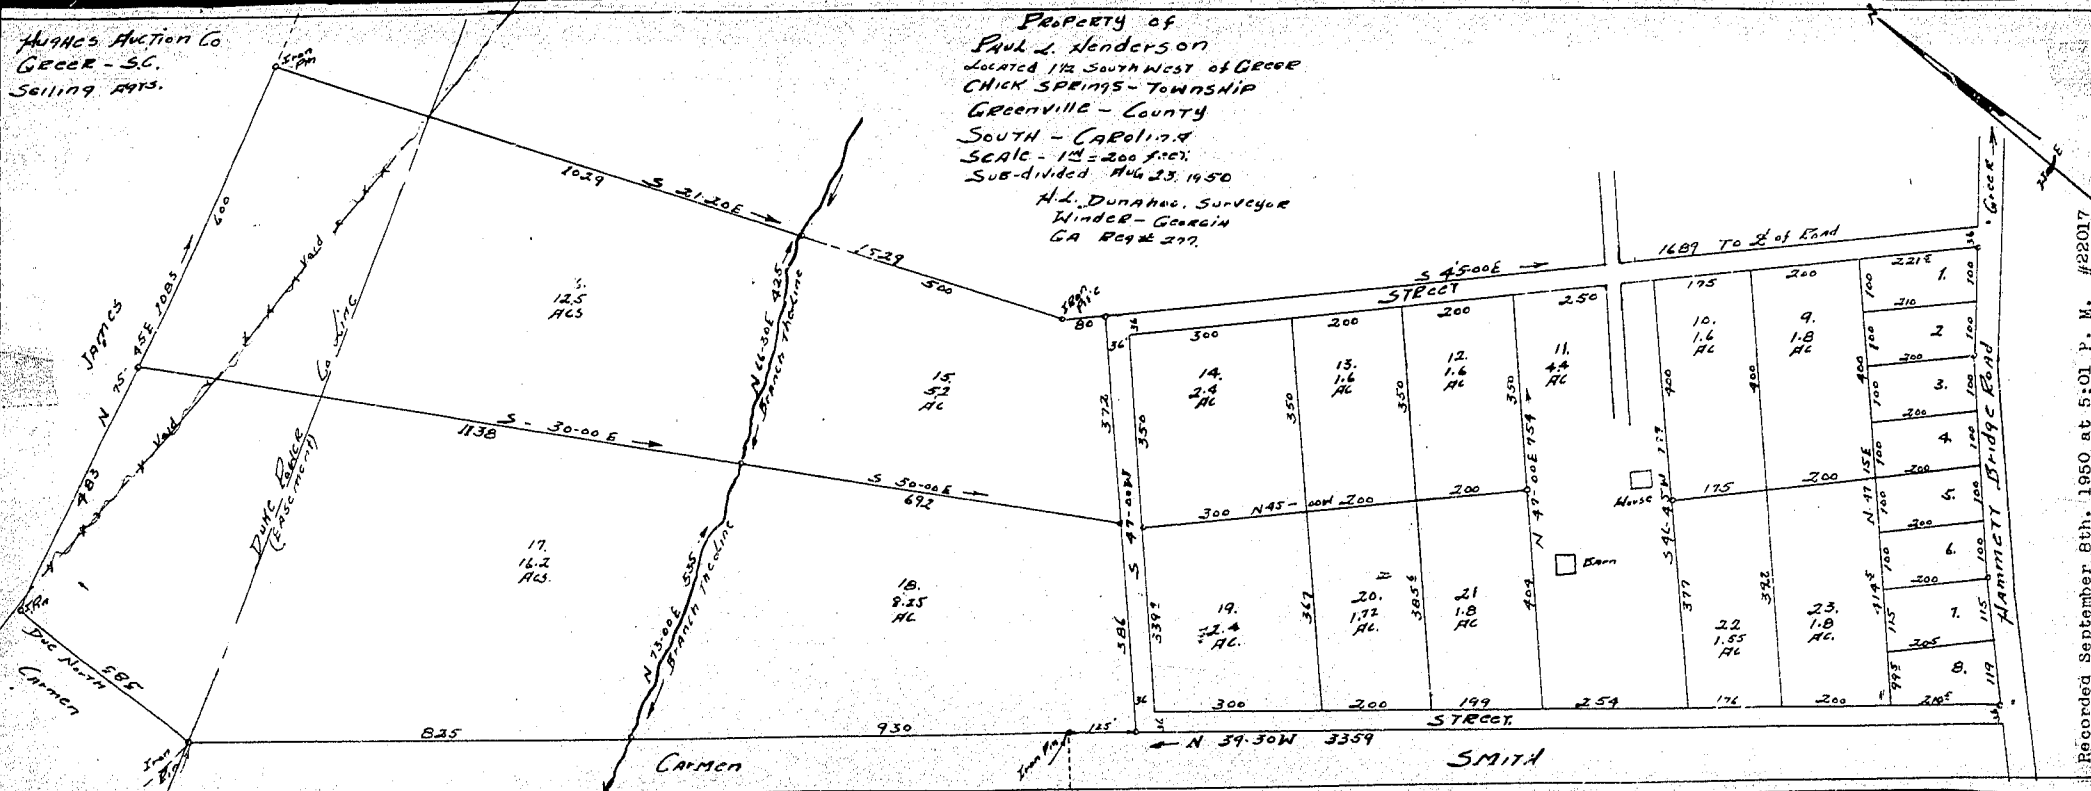

HUGHES Auction Co  
 GREER - S.C.  
 Selling 1915.

PROPERTY of  
 Paul L. Henderson  
 Located 1/2 South West of Greer  
 CHICK SPRINGS - TOWNSHIP  
 Greenville - County  
 SOUTH - CAROLINA  
 SCALE - 1" = 200 feet  
 SUB-DIVIDED AUG 23, 1950

A.L. Dunahoo, Surveyor  
 Winder - Georgia  
 GA REG # 277.

Recorded September 8th, 1950 at 5:01 P. M. #22017